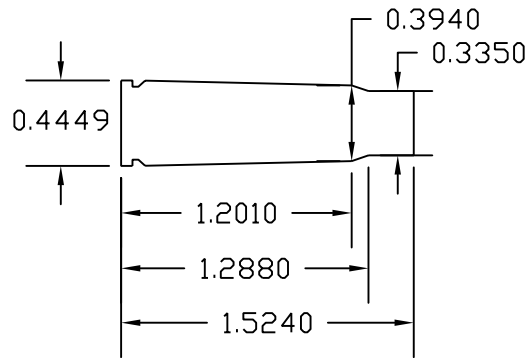

7.62x39

30 PPC

7.62x39 Imp

As drawn, the 7.62x39 improved would use a PPC headspace gauge and reamer, with the reamer run in 0.125" deep. This leaves a short necked case and a chamber that will "clean out" a 7.62x39 chamber and still accept 7.62x39 ammo.