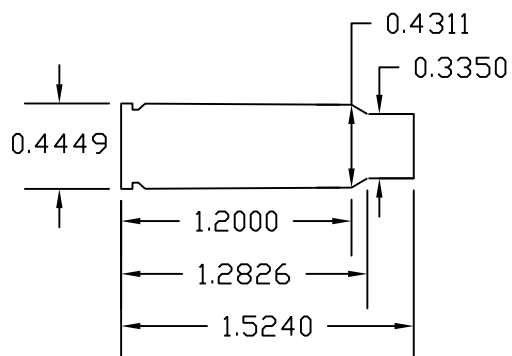

7.62x39

30 PPC

7.62x39 Imp

As drawn, the 7.62x39 improved would use a PPC headspace gauge and reamer, with the reamer run in 0.125" deep. This leaves a short necked case and a chamber that will "clean out" a 7.62x39 chamber and still accept 7.62x39 ammo.