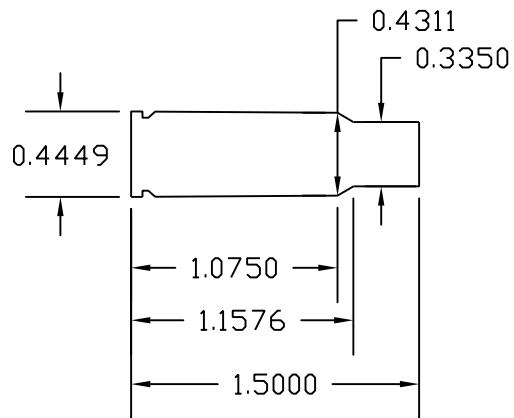

7.62x39

30 PPC

7.62x39 Imp

As drawn, the 7.62x39 improved would use a PPC headspace gauge and reamer, with the reamer run in 0.125" deep. This leaves a short necked case and a chamber that will "clean out" a 7.62x39 chamber and still accept 7.62x39 ammo.